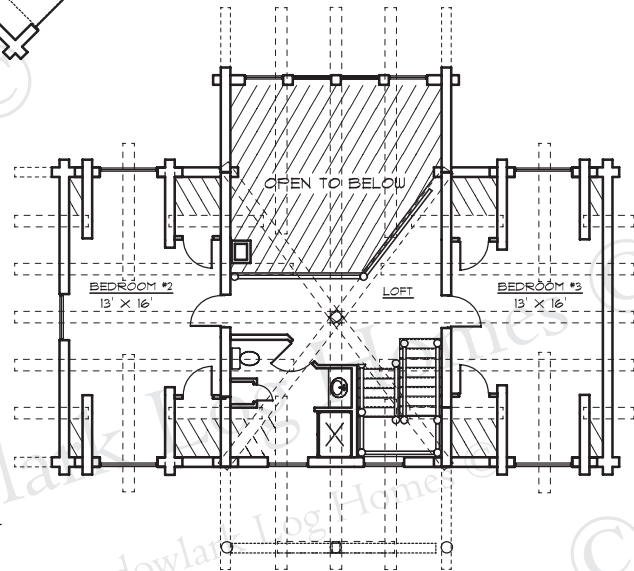

HART'S CONTENT

28' X 51'
2587 sq. ft.

702 sq. ft. GARAGE

MASTER BEDROOM SIDE

LOFT 872 sq. ft.

LAKE SIDE