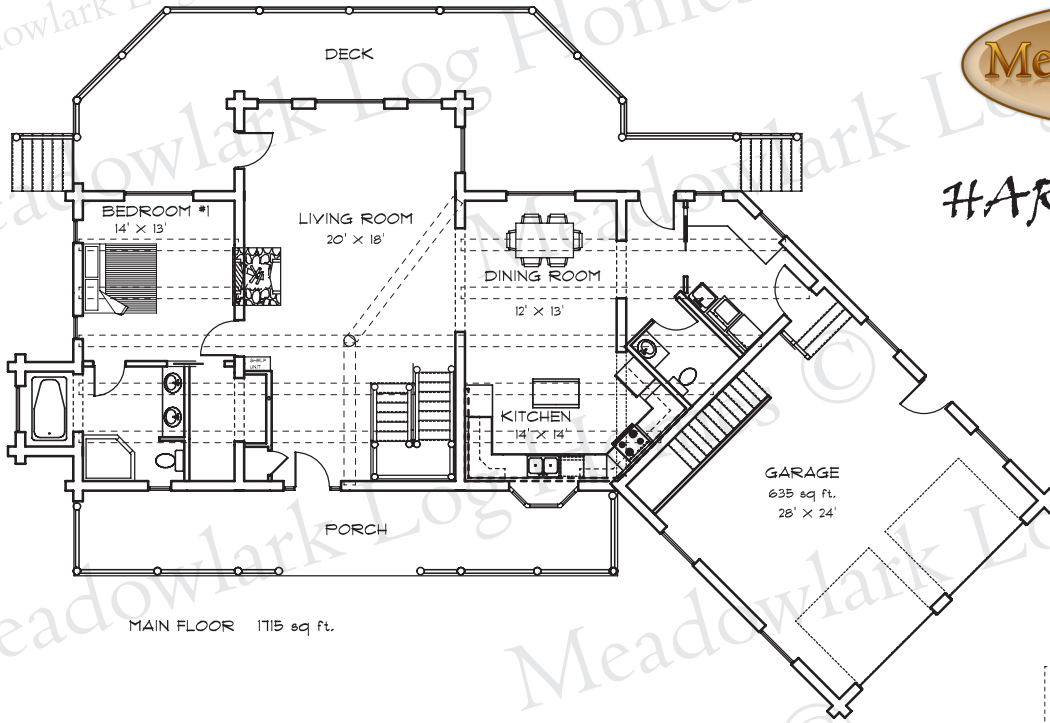

HART'S CONTENT

28' X 51'
2587 sq. ft.

702 sq. ft. GARAGE

MASTER BEDROOM SIDE

LOFT 872 sq. ft.

LAKE SIDE