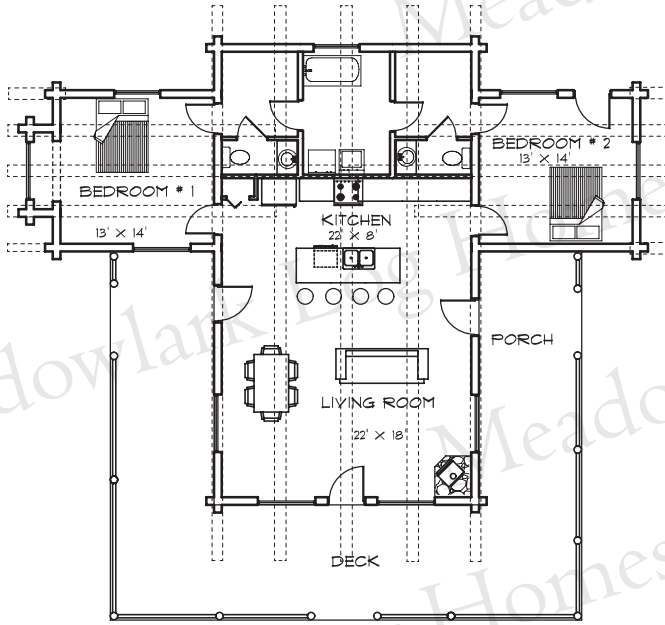

Meadowlark Log Homes ©

Meadowlark Log Homes ©

LAKE CREEK

1330 sq. ft.

MAIN FLOOR 1330 sq. ft.

EAST ELEVATION

NORTH ELEVATION

Copyright 2010© Meadowlark Log Homes