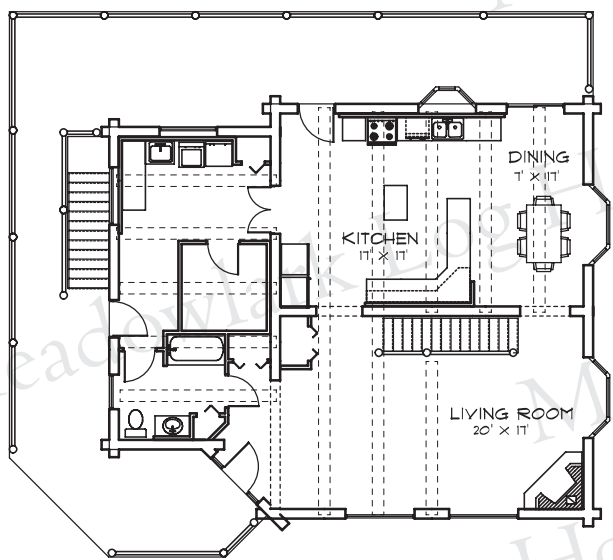

MISSOULIAN

41' X 36'
2514 TOTAL sq. ft.

MAIN FLOOR 1394 sq. ft.

LOFT 1120 sq. ft.