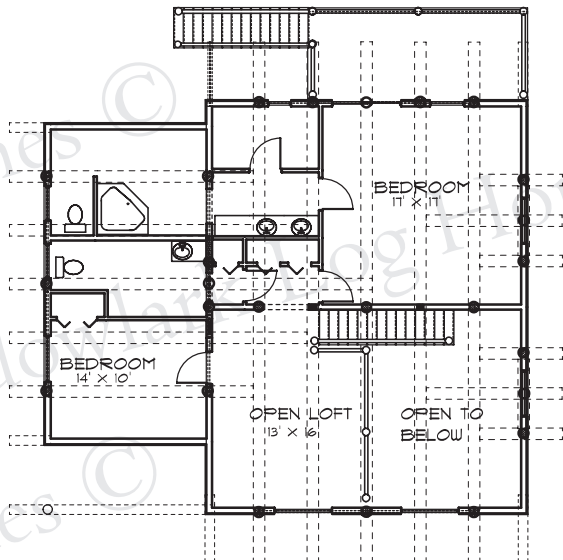

MISSOULIAN

41' X 36'
2514 TOTAL sq. ft.

MAIN FLOOR 1394 sq. ft.

LOFT 1120 sq. ft.