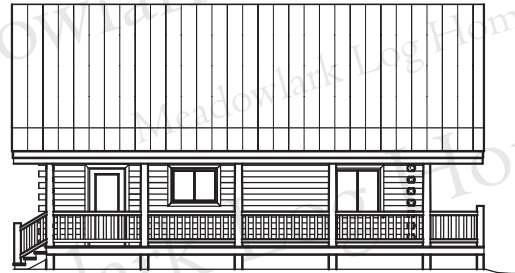

Meadowlark Log Homes ©

MOUNT ZION CHALET

24' X 32'
1165 TOTAL sq. ft.

MAIN FLOOR 710 sq. ft.

LOFT 395 sq. ft.

Copyright 2010 © Meadowlark Log Homes

Meadowlark Log Homes ©