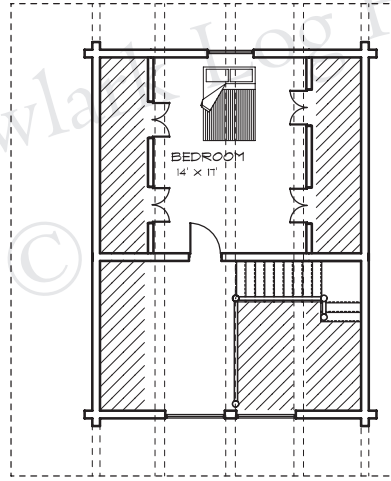

Meadowlark Log Homes ©

MOUNT ZION CHALET

24' X 32'
1165 TOTAL sq. ft.

MAIN FLOOR 710 sq. ft.

LOFT 395 sq. ft.

Copyright 2010 © Meadowlark Log Homes

Meadowlark Log Homes ©