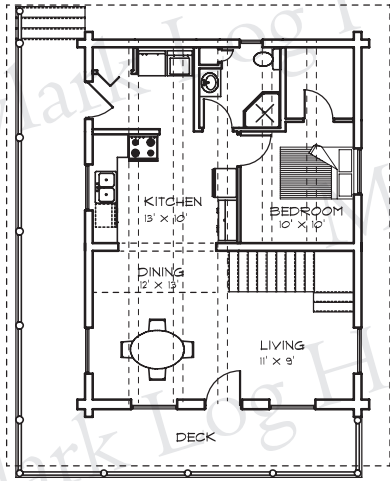

Meadowlark Log Homes ©

MOUNT ZION CHALET

24' X 32'
1165 TOTAL sq. ft.

MAIN FLOOR 710 sq. ft.

LOFT 395 sq. ft.

Copyright 2010 © Meadowlark Log Homes

Meadowlark Log Homes ©