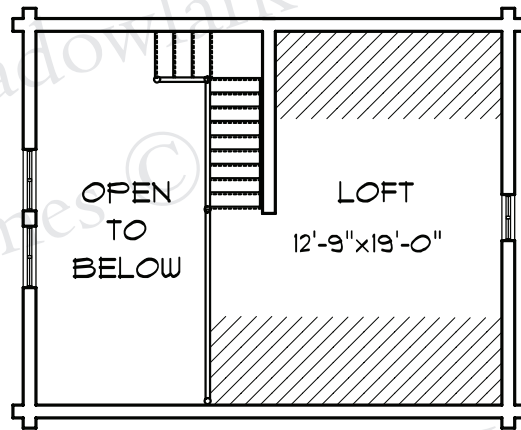

MAIN FLOOR  
780 SQ. FT.

**BITTERROOT**

1082 SQ. FT.

26' X 30'

LOFT  
302 SQ. FT.

RIGHT

FRONT