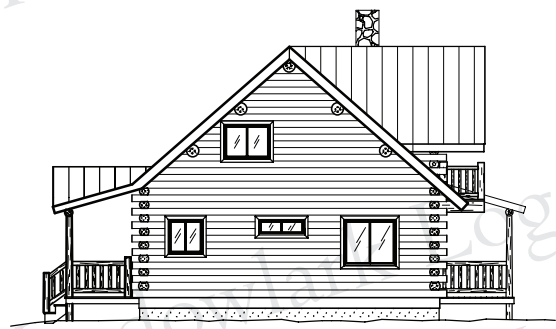

NEWPORT

26' X 34'
1474 sq. ft.

EAST

NORTH

WEST

SOUTH

LOFT
590 sq. ft.

MAIN FLOOR
884 sq. ft.