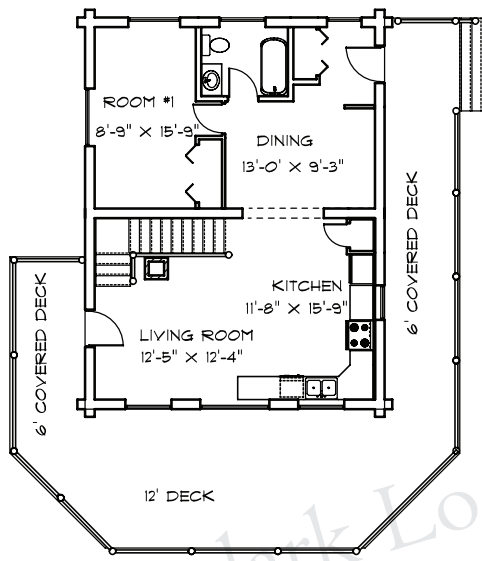

NEWPORT

26' X 34'
1474 sq. ft.

EAST

NORTH

WEST

SOUTH

LOFT
590 sq. ft.

MAIN FLOOR
884 sq. ft.