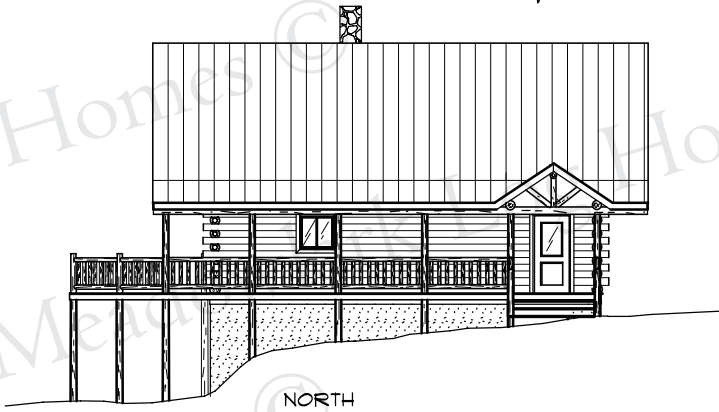

NEWPORT

26' X 34'
1474 sq. ft.

EAST

NORTH

WEST

SOUTH

LOFT
590 sq. ft.

MAIN FLOOR
884 sq. ft.