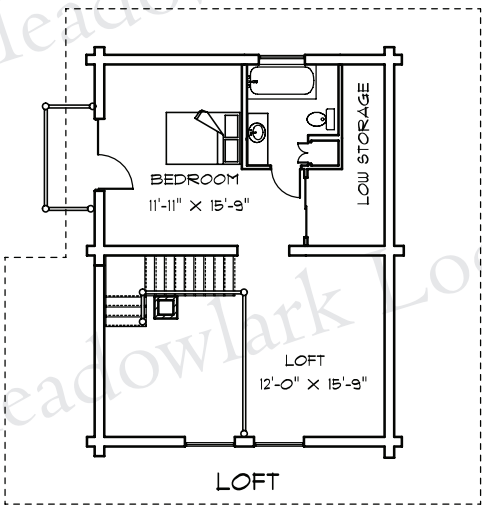

NEWPORT

26' X 34'
1474 sq. ft.

EAST

NORTH

WEST

SOUTH

LOFT
590 sq. ft.

MAIN FLOOR
884 sq. ft.