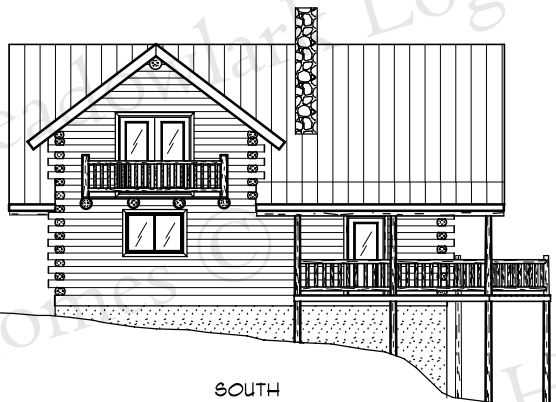

NEWPORT

26' X 34'
1474 sq. ft.

EAST

NORTH

WEST

SOUTH

LOFT
590 sq. ft.

MAIN FLOOR
884 sq. ft.