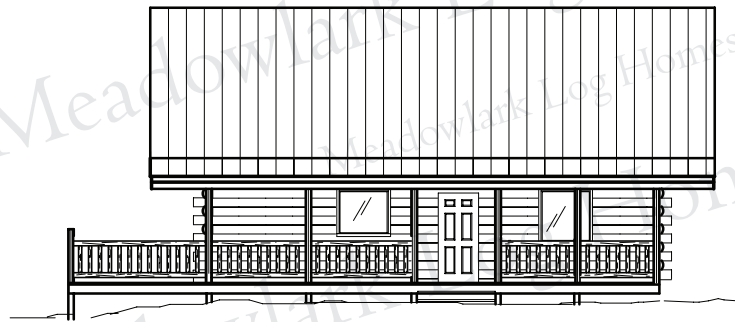

# PACIFIC

1476 sq. ft

32' x 34'  
1088 sq. ft. MAIN FLOOR

LOFT 388 sq. ft.

RIGHT ELEVATION

FRONT ELEVATION