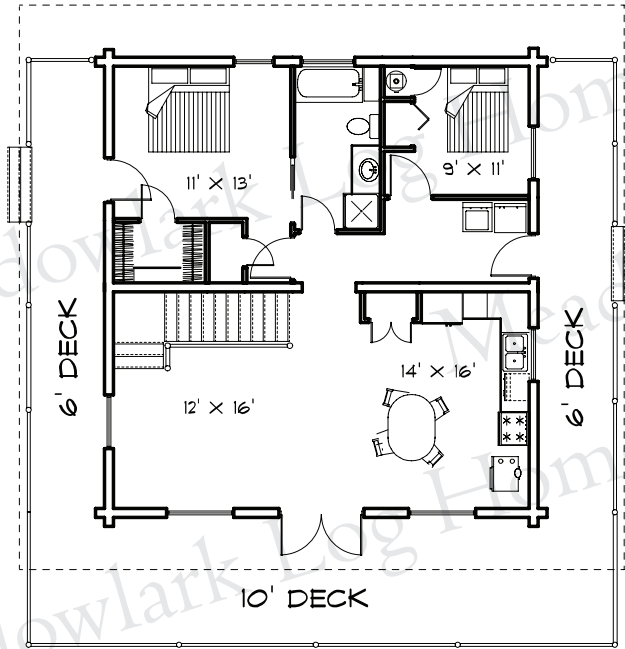

# PACIFIC

1476 sq. ft

32' x 34'  
1088 sq. ft. MAIN FLOOR

LOFT 388 sq. ft.

RIGHT ELEVATION

FRONT ELEVATION