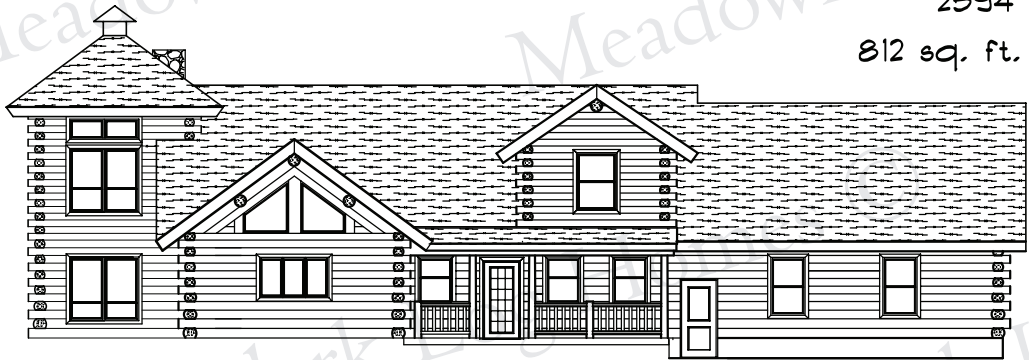

ZAPPATERRENO

2594 sq. ft.

812 sq. ft. GARAGE

WEST

NORTH